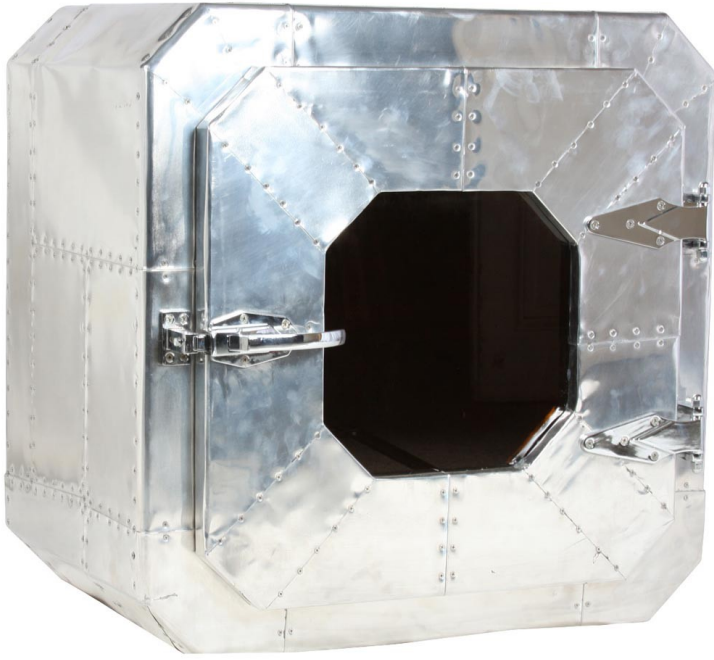

# La Glaciere Aéro

Ref. : **MC104**

EAN13. : **3701228103852**

Product Dimension. :  
H **70**  
L **70**  
P **52**

Product weight. : **20 Kg**

Cardboards Dimension. :  
H **72**  
L **72**  
P **54**

Shipping weight. : **24 Kg**

## Product Features

Matériaux principal .: **Plaque d'aluminium**

Color .: **Aluminium**

Essence of wood .: **Structure en contreplaqué**

Number of shelves .: **1**