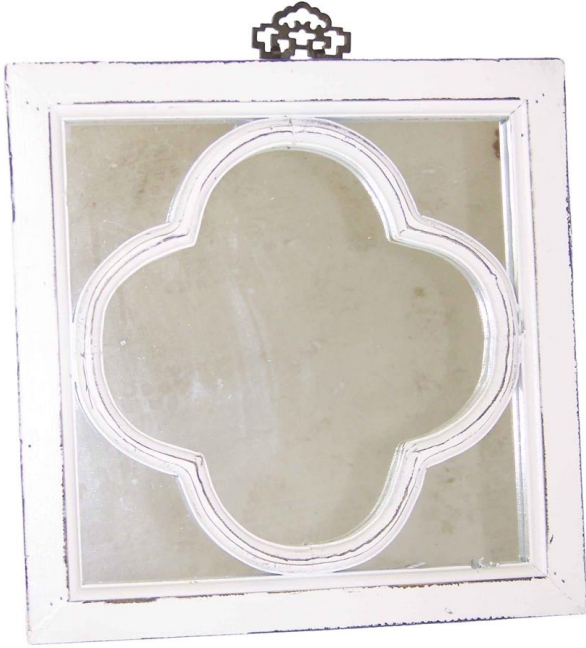

Miroir trefle

Ref. : **MB34**

EAN13. : **3701228105207**

Product Dimension. :
H **3**
L **40**
P **40**

Product weight. : **5 Kg**

Cardboards Dimension. :
H **42**
L **5**
P **42**

Shipping weight. : **6 Kg**

Product Features

Matériaux principal .: **Bois recyclé**

Color .: **Blanc vieilli**

Essence of wood .: **pin**

Important .: **Recycled wood is an old material and living with natural irregularities, it can have traces of previous lives, which will give it all its charm and its authenticity. It expands and contracts under the influence of the humidity of the air.**