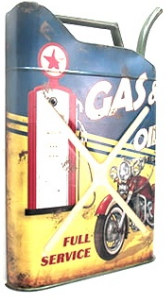

Plaque Réservoir Gas & Oil

Ref. : **PT157**

EAN13. : **3701228106730**

Product Dimension. :
H **34**
L **49**
P **5,5**

Product weight. : **1.08 Kg**

Cardboards Dimension. :
H **50**
L **35**
P **6.5**

Shipping weight. : **1.08 Kg**

Product Features

Matériaux principal .: **Métal**