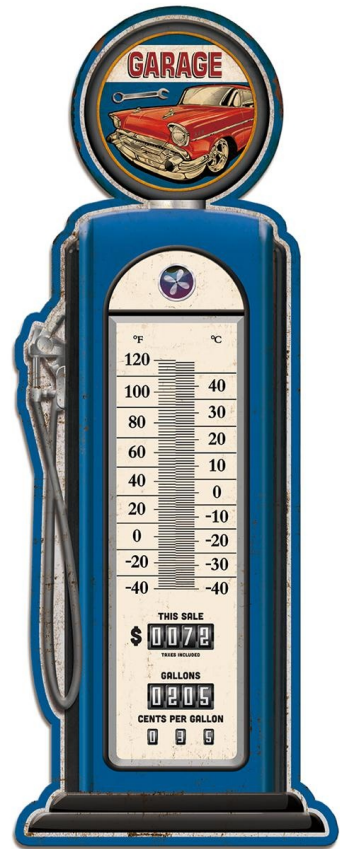

# Plaque Pompe essence garage

Ref. : **PT142**

EAN13. : **3701228106884**

Product H **18,5**

Dimension. : L **47,5**

P **2**

Product weight. : **0.39 Kg**

C1

Cardboards H **48.5**

Dimension. : L **19.5**

P **3**

Shipping weight. : **0 Kg**

## Product Features

Matériaux principal .: **Métal**