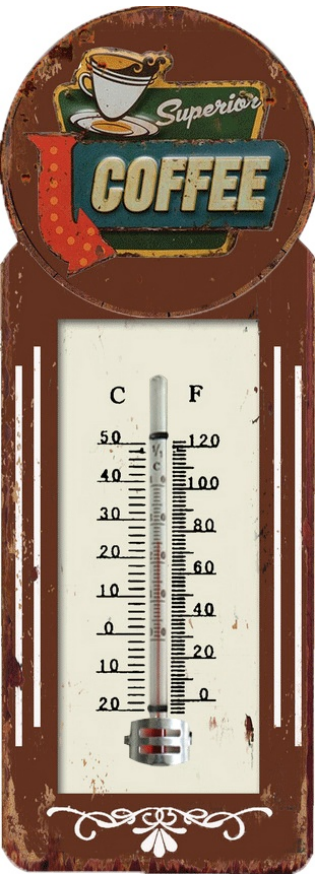

# '''Thermometre mural 'Coffee''''

Ref. : **PM75**

EAN13. : **3701228113370**

Product Dimension. :  
H **29**  
L **10**  
P **1**

Product weight. : **0.18 Kg**

Cardboards Dimension. :  
H **28.5**  
L **37**  
P **15.5**

## Product Features

Matériaux principal .: **Métal**

Color .: **Multicolore - Finition effet vieilli**