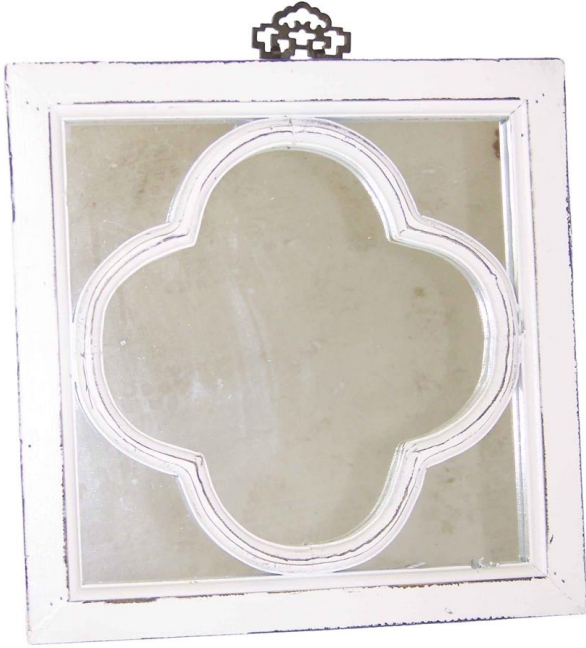

Clover-shaped mirror in recycled wood, distressed white finish, 40 cm

Ref. : **MB34**

EAN13. : **3701228105207**

Product Dimension. :
H 3
L 40
P 40

Product weight. : 5 Kg

Cardboards Dimension. :
H C1
L 42
P 5

Shipping weight. : 6 Kg

Product Features

Particularity of the product .:

Matériaux principal .: **Bois recyclé**

Color .: **Blanc vieilli**

Seat type .:

Number of seat .:

Special features of the seat .: